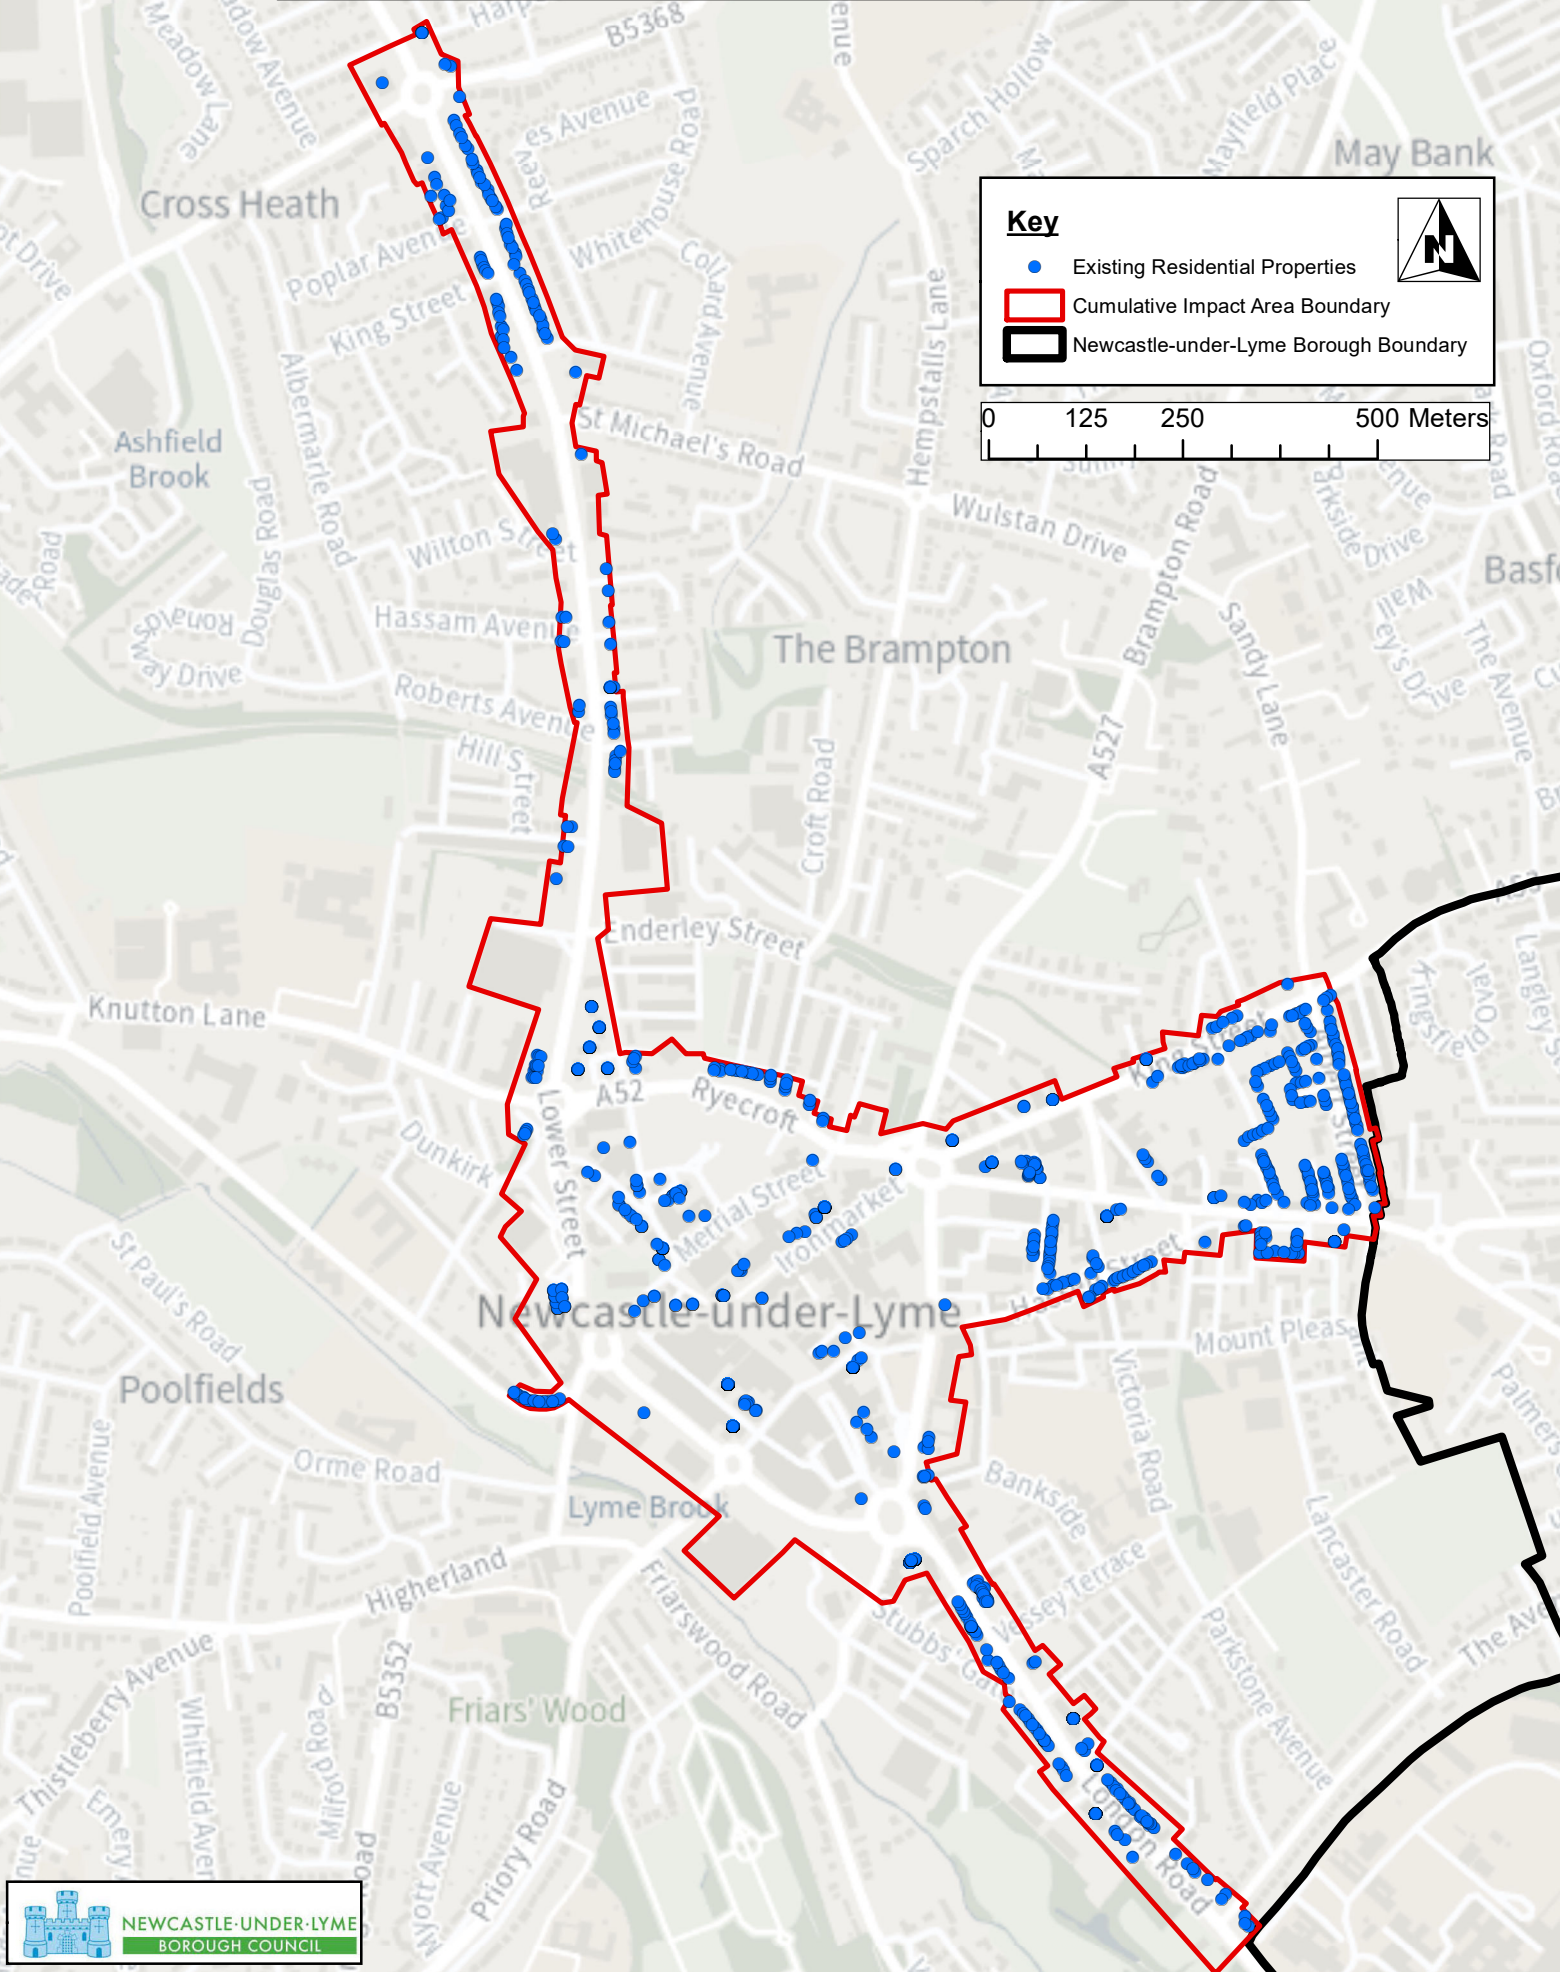

Cumulative Impact Area Boundary 2024

This map is reproduced from Ordnance Survey material with the permission of Her Majesty's Stationery Office. Crown Copyright. Unauthorised reproduction infringes Crown Copyright and may lead to civil proceedings. Newcastle Under Lyme Borough Council – 100019654 - 2024.